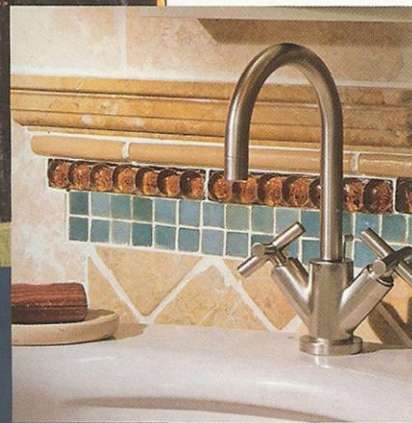

# LUXE

THE COLORADO HOME REDEFINED™

*Box* inc.  
BOXWELL CONSTRUCTION CO.  
970.726.8555

 **Steffen**  
DESIGN CONSULTING  
970.726.6960

HOME IN WINTER PARK  
ARCHITECT: LAWRENCE & GOMEZ  
PHOTOS: EMILY MINTON REDFIELD